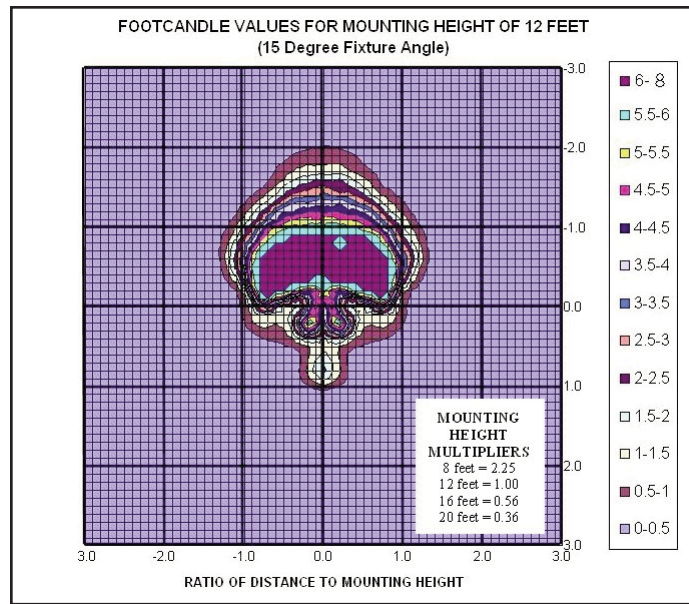

LED TASKLIGHTS

ORDERING INFORMATION

Catalog Number	Description	Lamp Type	System Wattage	Input Voltage	Input Current	Power Factor
TX2LW/120-240	Task Light	LED	46	120 240	0.4 A 0.2 A	>0.9 >0.9
Temperature Performance	Ambient Temp.	Location	Material #	Light Output		
T5	40C	Class 1 Div 2	11772176	2115 Lm		

DIMENSIONS AND WEIGHT

- Weight 25 lbs.

PHOTOMETRIC DATA

Polar Candela Curves:

Vertical Plane Through:

1) 90 - 270 Horizontal

Horizontal Cone Through:

1) 36 Vertical