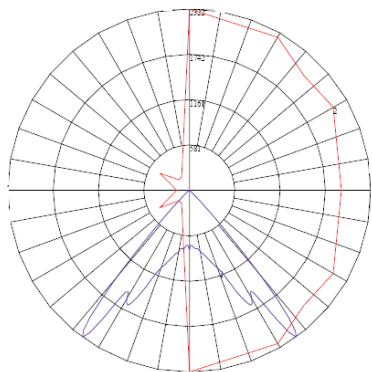

LED TASKLIGHTS

ORDERING INFORMATION

Catalog Number	Description	Lamp Type	System Wattage	Input Voltage	Input Current	Power Factor
TX2LW/120-240	Task Light	LED	46	120 240	0.4 A 0.2 A	>0.9 >0.9
Temperature Performance	Ambient Temp.	Location	Material #	Light Output		
T5	40C	Class 1 Div 2	11772176	2115 Lm		

DIMENSIONS AND WEIGHT

- Weight 25 lbs.

PHOTOMETRIC DATA

Polar Candela Curves:

Vertical Plane Through:

1) 90 - 270 Horizontal

Horizontal Cone Through:

1) 36 Vertical