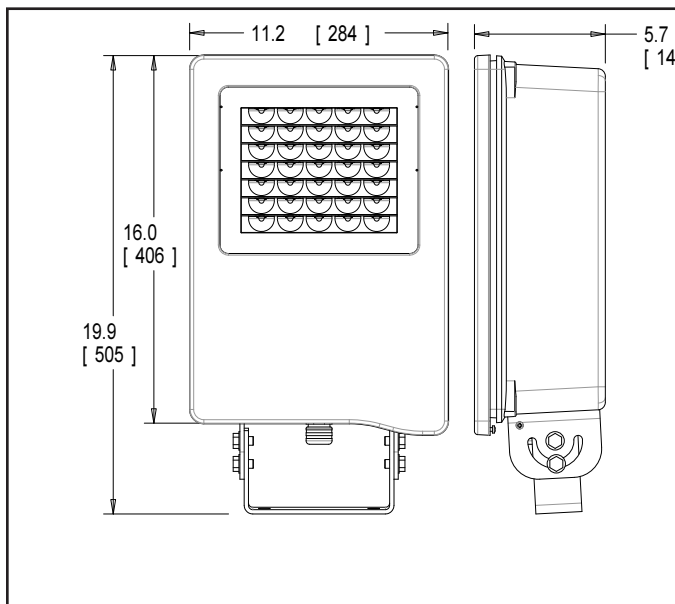

DIMENSIONS AND WEIGHT

- Weight 25 lbs.

PHOTOMETRIC DATA

Polar Candela Curves:

Vertical Plane Through:

1) 90 - 270 Horizontal

Horizontal Cone Through:

1) 36 Vertical